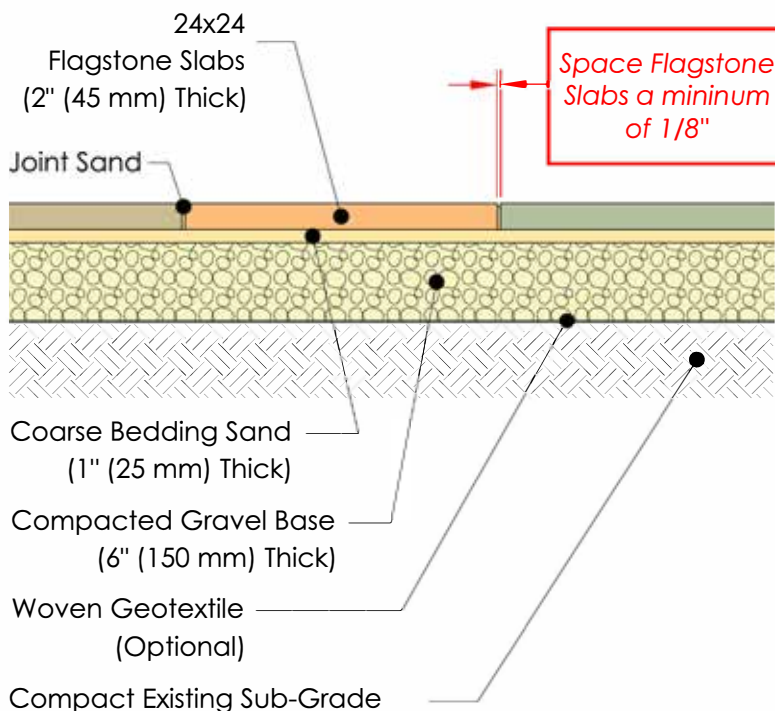

FEATURES

- Authentic, natural slate texture
- Consistent 2" thickness
- Uniform thickness and accurate dimensions = fast installation and a beautiful end result
- Optimal for rooftop pedestal installations

24 x 24 FLAGSTONE PALLET:

- 64 sqft/pallet
- 600#/pallet
- 16 pc/pallet
- 1 pc=4 sqft

PATIO LAYOUTS

STACK BOND

RUNNING BOND

24x24 FLAGSTONE CROSS-SECTION (on-grade installation**)

** 24x24 Flagstone slabs must be spaced apart a minimum of 1/8". These slabs were originally developed for use with roof-top pedestal mount systems. On-grade installations require manually spacing the slabs apart. This can be achieved using a pair of 1/8" wooden shims or by using removable tiles spacers. Failure to provide a relief joint will restrict the seasonal flexibility of the patio.