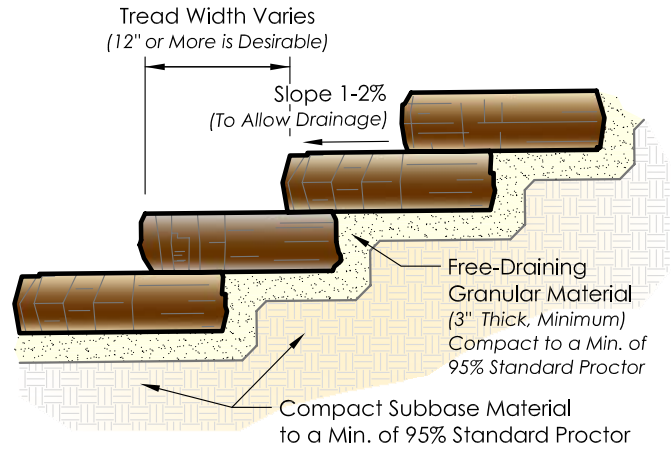

FEATURES

- Stone-like shapes and textures create inviting walkways
- Consistent rise = fast installation and safe end result
- Quality materials = long term durability
- Multiple natural color blends available
- Complimentary products = creative possibilities

Large 6' Irregular Steps compared to Standard Irregular Steps

STANDARD IRREGULAR STEPS

- Available in 5.5" or 7" rise
- Steps palletized with blended pieces
- Pallet of 8ea, 5.5" rise steps = 3,300 lbs
- Pallet of 8ea, 7" rise steps = 4,200 lbs