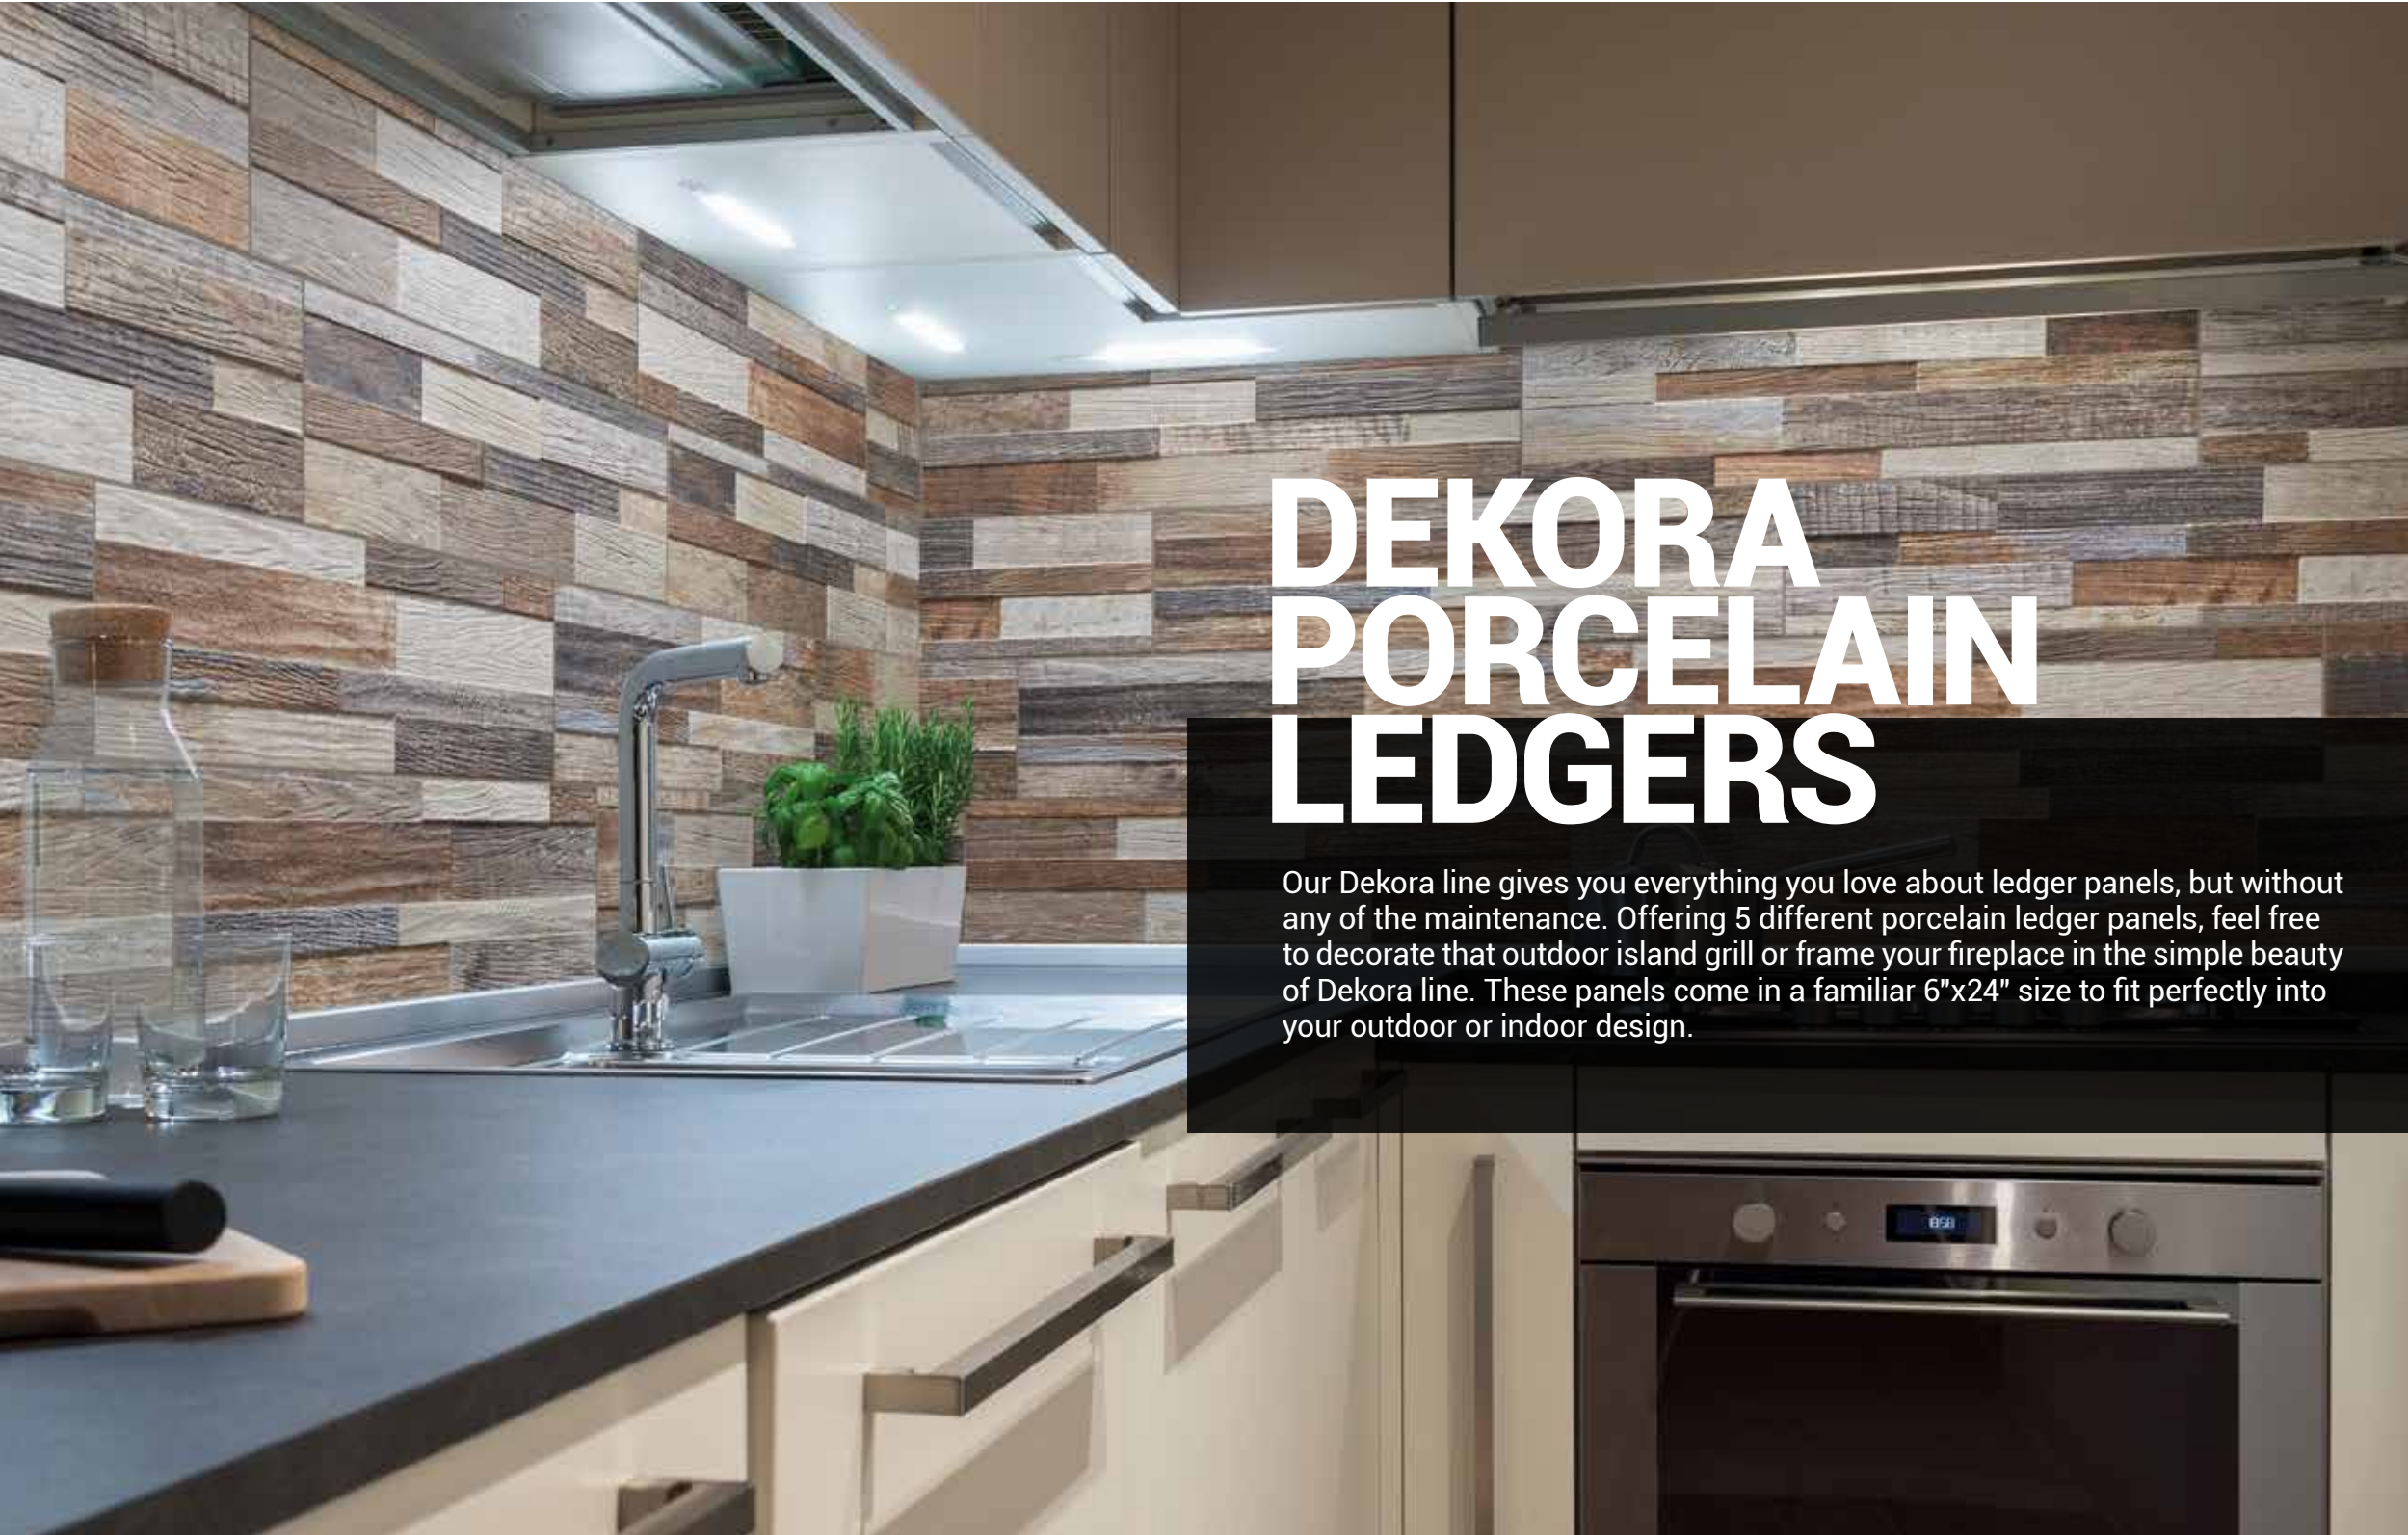

PREMIUM BLACK MINI • LPNLSPREBLK4.516-MINI • CORNER AVAILABLE: 6X12X6
Full size is available

DEKORA PORCELAIN LEDGERS

Our Dekora line gives you everything you love about ledger panels, but without any of the maintenance. Offering 5 different porcelain ledger panels, feel free to decorate that outdoor island grill or frame your fireplace in the simple beauty of Dekora line. These panels come in a familiar 6"x24" size to fit perfectly into your outdoor or indoor design.