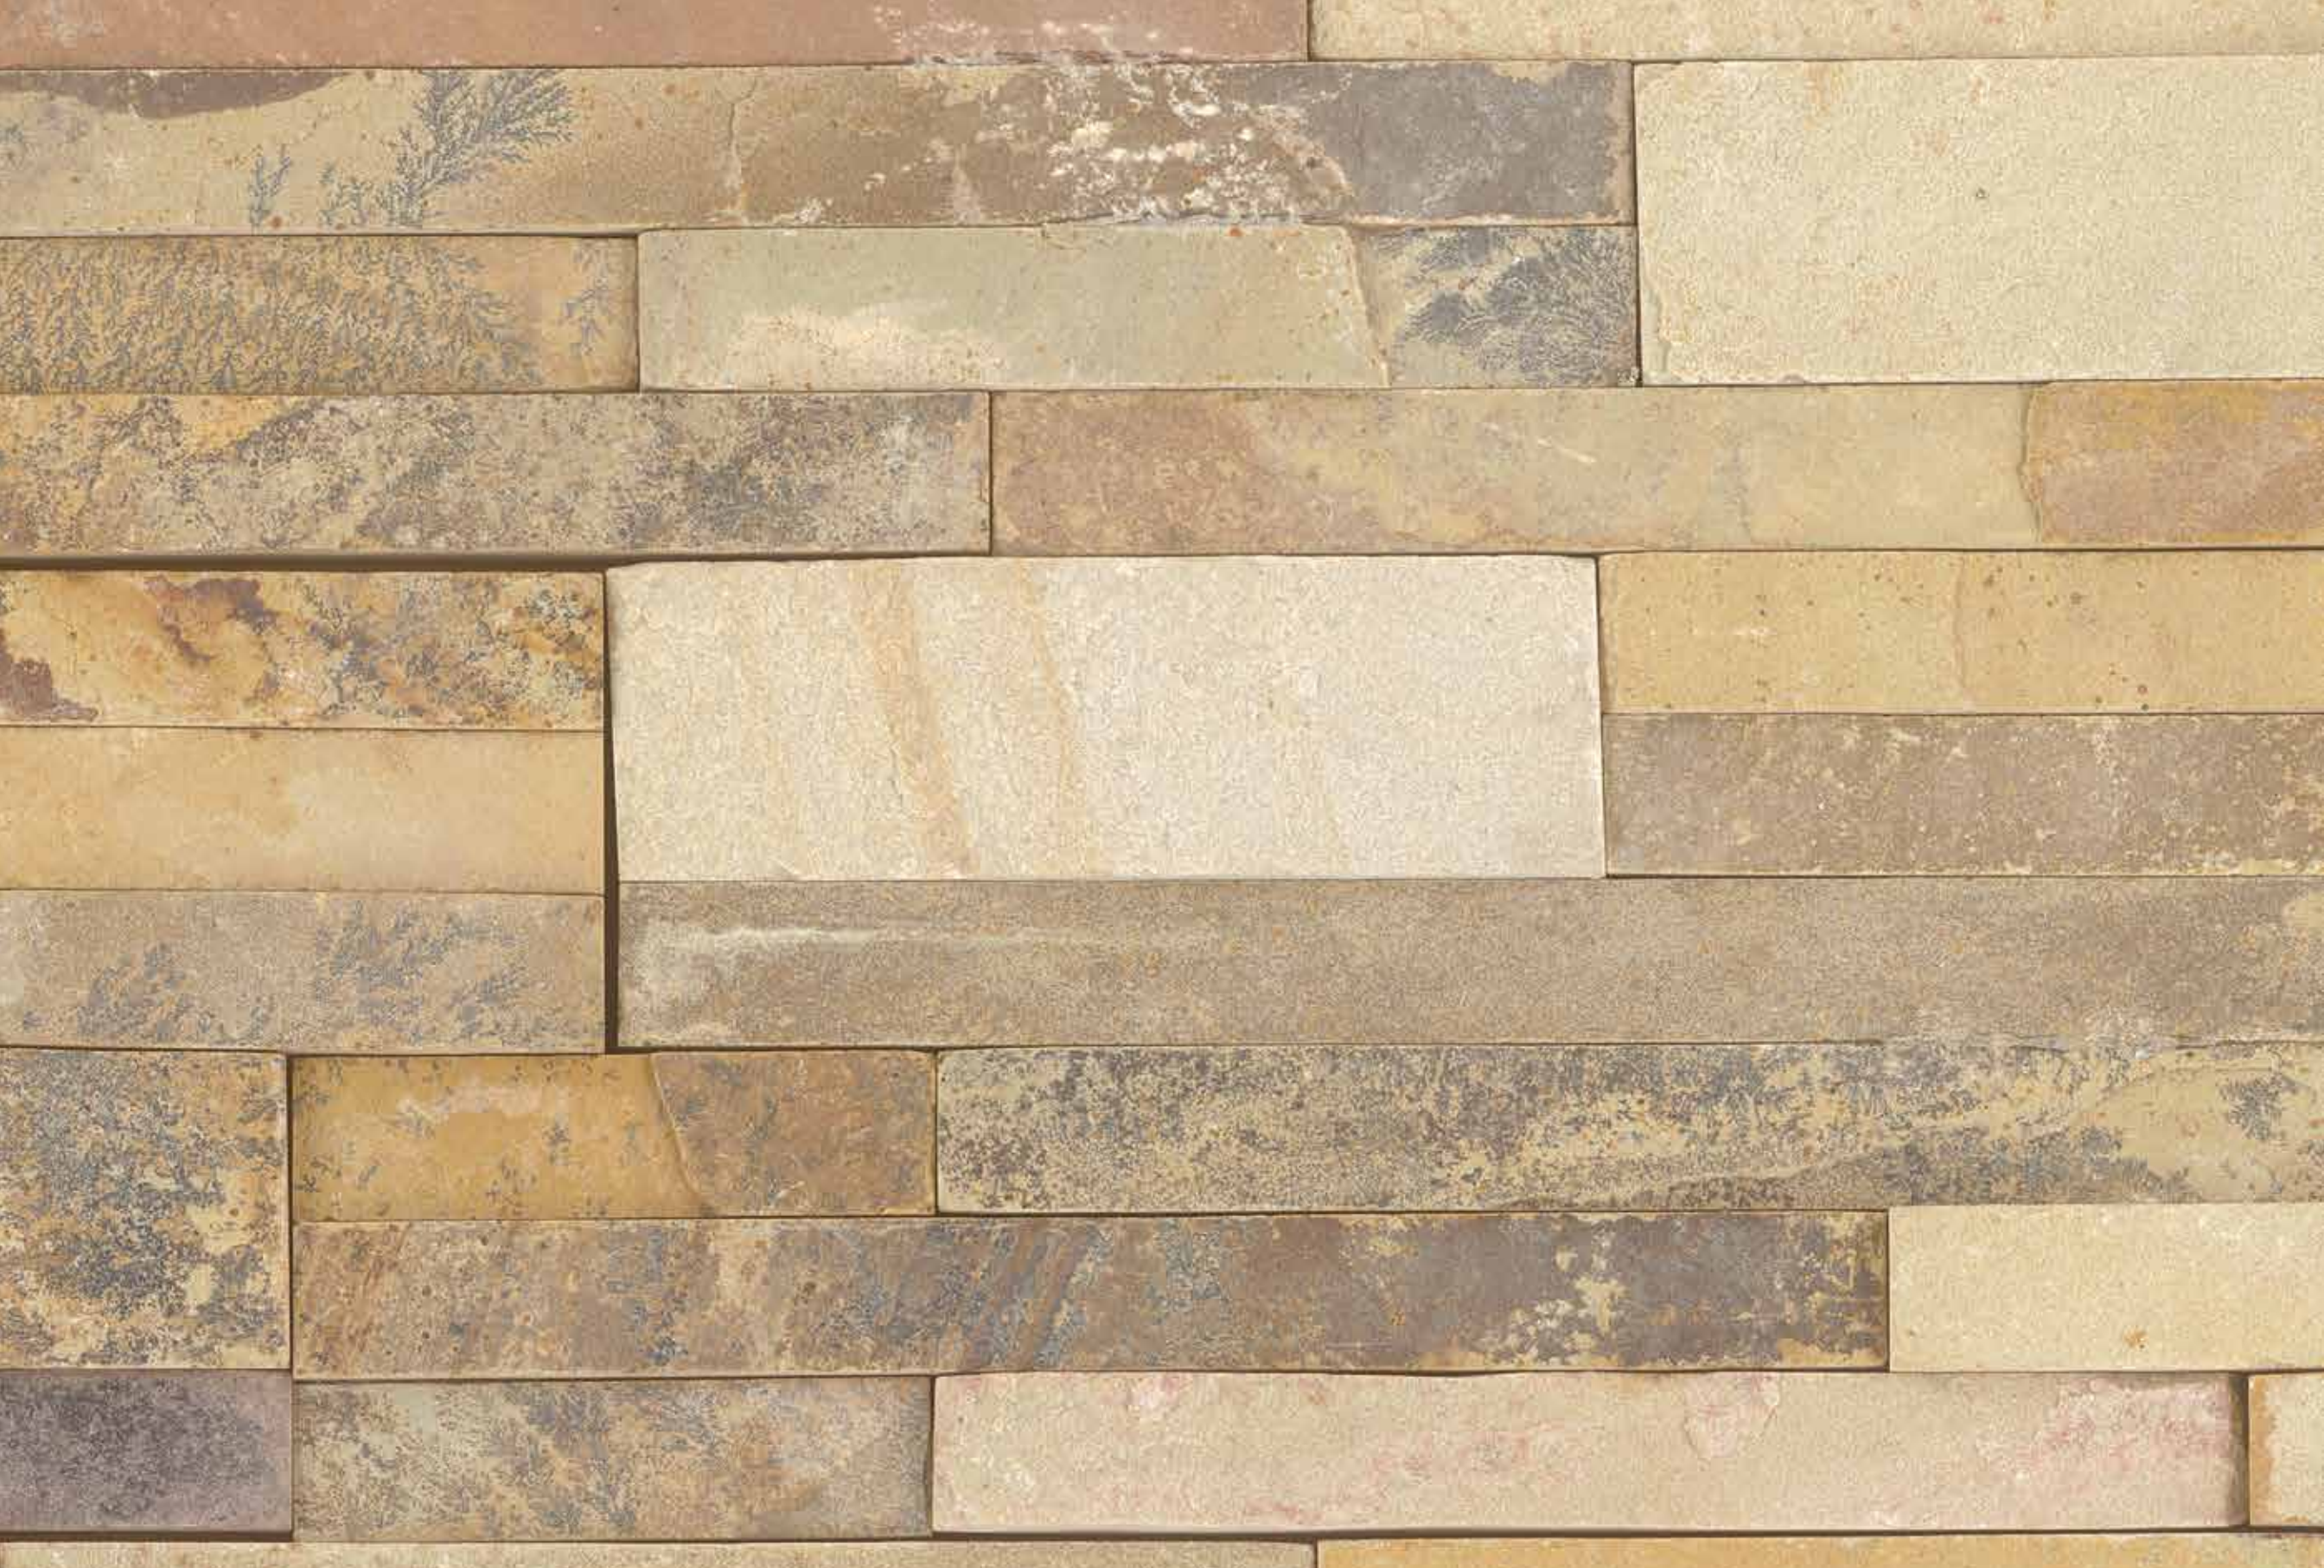

SEDONA FOSSIL • LPNLDSEDFOS624 • CORNER AVAILABLE: 6X12X6