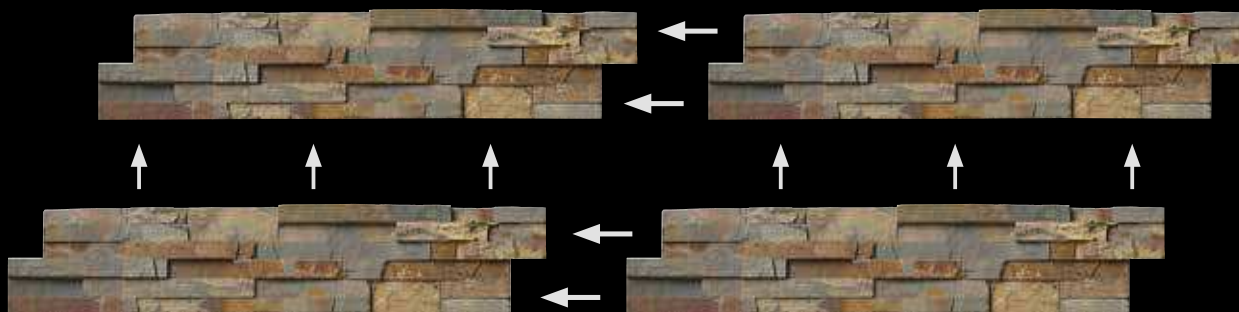

ROCKMOUNT™ STACKED STONE

ROCKMOUNT™ STACKED STONE PANELS

Stacked Stone Ledger panels are trimmed pieces of natural stone affixed together to form modular stone veneer panels, which allows for the streamlined installation of a dry stacking stone veneer. We offer these panels in two styles: Natural stone ledger stepped panels and "L" ledger stepped panel corner for outside corners. Stacked Stone ledger panels can be used on the facade of a home to enhance the appeal, outside to showcase a barbecue island, on a backsplash to spruce up a kitchen or inside to beautify an interior wall.

Our 6"x24" Natural Stacked Stone Panels have a unique joint design that allows the panels to join together seamlessly. Want to learn how? See our installation video at <https://www.msistone.com/hardscape/rockmount-stacked-stone/>

Stacked Stone Corners

Not all corners come glued. See website for corner size.

6"x12"x6"

6"x6"x6"

4.5"x4.5"x4.5"
M-Series

ROCKMOUNT™ M-SERIES PANELS

M-Series Stacked Stone panels are thinner and smaller than the standard stacked stone panels, measuring 4.5" x 16" (1/2 sqft) versus the full 6" x 24" (1 sqft) panels. M-Series stacked stone panels are designed to fit perfectly in the standard 18" kitchen backsplash height without cutting. M-Series Stacked Stone panels can be used indoors or outdoors. And since no grouting is required, it can be installed in just one day.