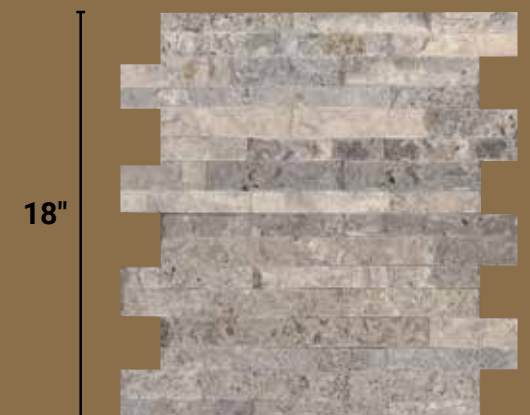

4 M-Series Panels Stacked Fit a
Standard 18" High Back Splash