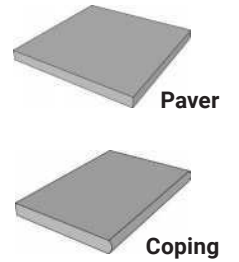

Paver Sizes:
Versailles Pattern,
24x24

Coping Sizes:
12x24, 16x24, 12x24 EE

Paver Sizes:
Versailles Pattern,
24x24

Coping Sizes:
12x24, 16x24, 12x24 EE

Paver Sizes:
Versailles Pattern,
24x24

Coping Sizes:
12x24, 16x24, 12x24 EE

Paver Sizes:
Versailles Pattern,
24x24

Coping Sizes:
12x24, 16x24, 12x24 EE

Paver Sizes:
Versailles Pattern, 12x24, 16x24

Coping Sizes:
12x24

Paver Sizes:
Versailles Pattern,
16x24

Coping Sizes:
12x24, 16x24, 12x24 EE

Paver Sizes:
Versailles Pattern,
16x24

Coping Sizes:
12x24, 16x24, 12x24 EE

Paver Sizes:
Versailles Pattern

Coping Sizes:
12x24, 16x24

Paver Sizes:
Versailles Pattern

Coping Sizes:
12x24, 16x24